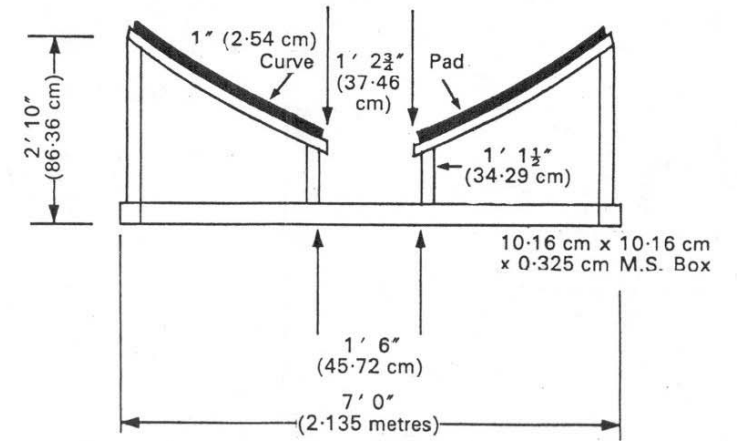

MOONRAKER 36 STORAGE CRADLE

AFT CHOCK

FWD CHOCK