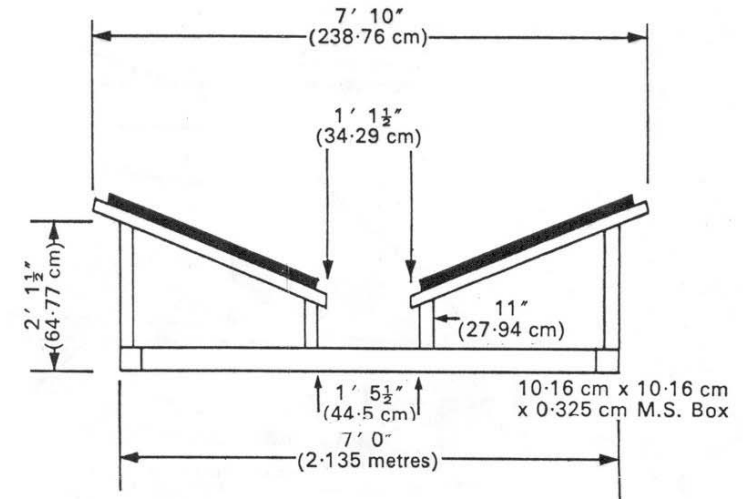

MOONRAKER 36 STORAGE CRADLE

AFT CHOCK

FWD CHOCK