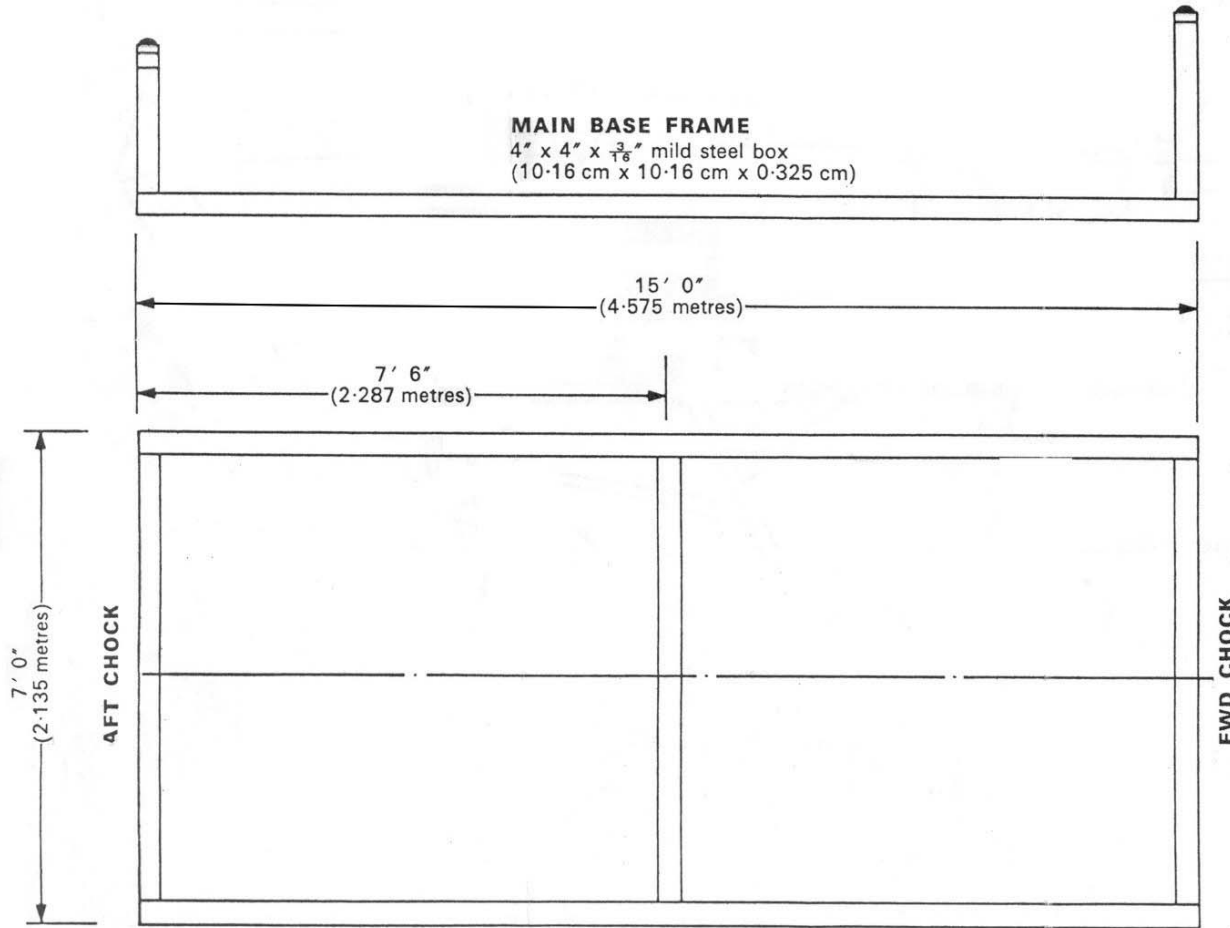

MOONRAKER 36 STORAGE CRADLE

AFT CHOCK

FWD CHOCK